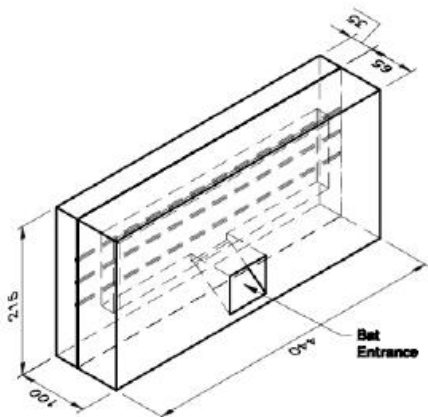

## Product Information – Bat Box

- The Forticrete Bat Box has been developed to be used in new build construction or renovation work where there is a requirement to provide a habitat for Pipistrelle bats.
- The box is made of a conventional cast stone front face but is backed with high grade plywood which is sawn and roughened internally to provide a haven for bats.
- The Bat Box is maintenance free due to the bottom entrance.
- The Bat Box illustrated is available from Forticrete's 'Stone in Stock' range although bespoke boxes can be designed and made for any application.